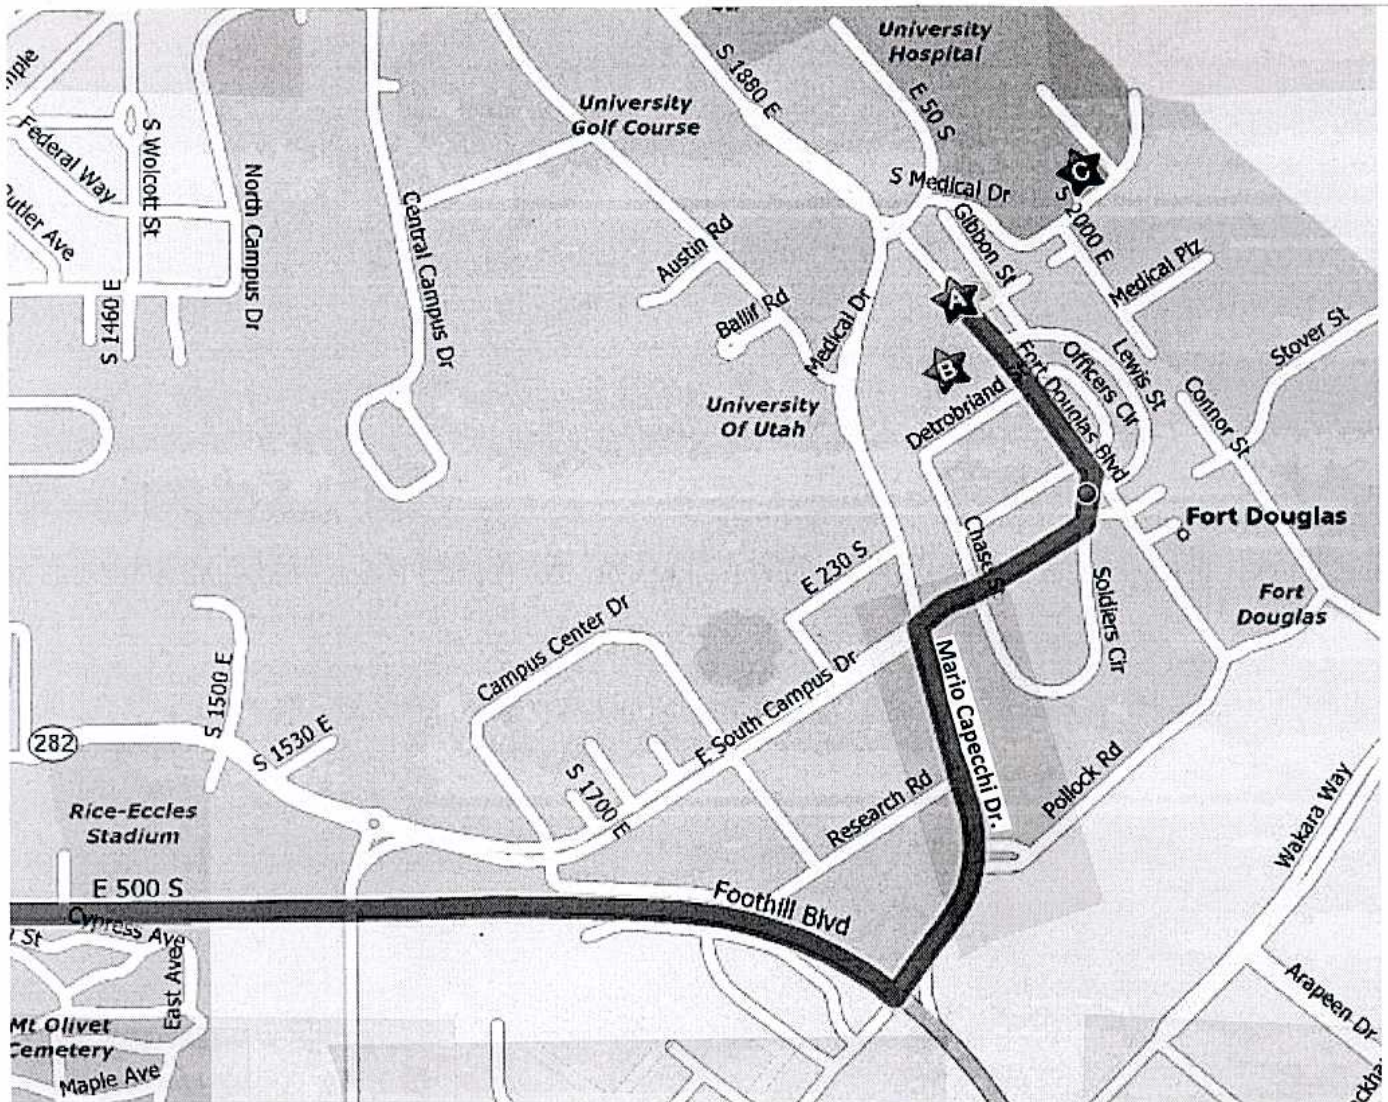

PIERRE LASSONDE ENTREPRENEUR CENTER

105 Fort Douglas Blvd.

DRIVING DIRECTIONS:

From 500 South (eastbound)
Turn LEFT onto Mario Capecchi Drive.
Turn RIGHT at the next light onto Hempstead Road.
At the "V" in the road, go to your LEFT
Turn LEFT onto Ft. Douglas Blvd.

★ Lassonde House is 105 Ft. Douglas Blvd.

From Foothill Blvd. (northbound)
Turn RIGHT onto Mario Capecchi Drive.
Turn RIGHT at the next light onto Hempstead Road.
At the "V" in the road, go to your LEFT
Turn LEFT onto Ft. Douglas Blvd.

★ Lassonde House is 105 Ft. Douglas Blvd.

PARKING DIRECTIONS:

★ 2 Hour Parking is available behind the Officer's Club
OR

★ Visitor Pay Lot is located off of S. Medical Drive